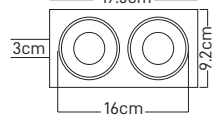

SIVA ALTI MODERN DEKORATİF SPOT KASALARI

MAXLED®

CE

2.95$

Duy Kutu İindedir.

CE

5.90$

Duy Kutu İindedir.

CE

2.95$

Duy Kutu İindedir.

CE

5.90$

Duy Kutu İindedir.

CE

2.95$

Duy Kutu İindedir.

CE

5.90$

Duy Kutu İindedir.

CE

2.95$

Duy Kutu İindedir.

CE

5.90$

Duy Kutu İindedir.