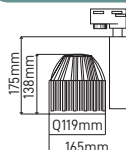

30-40W

85.00$