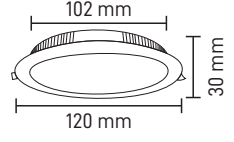

12W
31.70$

3000K 4000K 6500K

20Ad. 220V 1200lm

50000H IP40 TURKEY