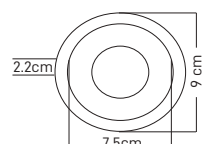

CE

**SIVA ALTI MODERN DEKORATİF SPOT
MX-2010** BEYAZ-PLATİN

2.50$

Duy Kutu İçindedir.