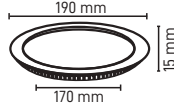

**YUVARLAK SIVA ALTI LED PANEL
MX-1008**

CE

15W

6.65\$

**YUVARLAK SIVA ALTI LED PANEL
MX-1010**

CE

18W

7.25\$