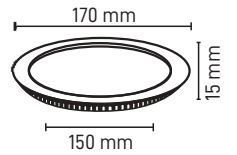

CE

TSE

YUVARLAK SIVA ALTI LED PANEL
MX-1022 SİYAH KASA

12W

6.70$