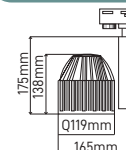

LED RAY SPOT
MX-3088

30-40W

85.00\$

LED RAY SPOT
MX-3090

30-40W

85.00\$

LED RAY SPOT
MX-3092

30-40W