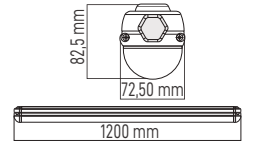

CE

36W

45.50$