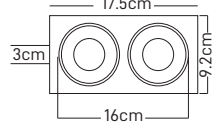

SIVA ALTI MODERN DEKORATİF SPOT KASALARI

MAXLED®

CE

2.95$

Duy Kutu İindedir.

CE

5.90$

Duy Kutu İindedir.

CE

2.95$

Duy Kutu İindedir.

CE

5.90$

Duy Kutu İindedir.

CE

2.95$

Duy Kutu İindedir.

CE

5.90$

Duy Kutu İindedir.

CE

2.95$

Duy Kutu İindedir.

CE

5.90$

Duy Kutu İindedir.