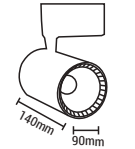

15W

13.00\$

LED RAY SPOT
MX-3086

30W

16.50\$

LED RAY SPOT
MX-3087

30W

16.50\$