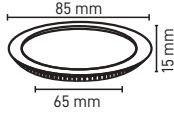

**YUVARLAK SIVA ALTI LED PANEL
MX-1000**

CE

3W

3.15\$

**YUVARLAK SIVA ALTI LED PANEL
MX-1002**

CE

6W

4.10\$