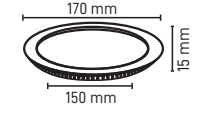

**YUVARLAK SIVA ALTI LED PANEL
MX-1004**

CE

9W

4.95\$

**YUVARLAK SIVA ALTI LED PANEL
MX-1006**

CE

12W

5.55\$