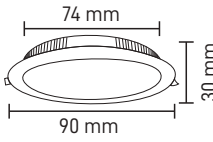

8W
26.90$

3000K 4000K 6500K

20Ad. 220V 800lm

50000H IP40 TURKEY