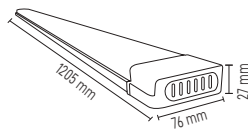

CE

18W

33.00$

CE

36W

45.50$

CE

18W

49.95$

CE

36W

69.70$

54W

15.20$

72W

17.00$

LED ETANJ ARMATÜR
MX-3067

54W

24.00$