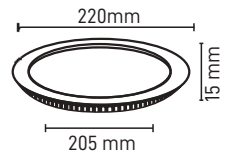

CE

TSE

YUVARLAK SIVA ALTI LED PANEL
MX-1026 SİYAH KASA

18W

8.80$