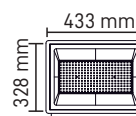

200W

79.00\$

SMD LED PROJKTÖR
MX-3002

CE

6500K
4Ad. 220V 30000lm
15000H IP66 TURKEY

300W

110.00\$

SMD LED PROJKTÖR
MX-3004