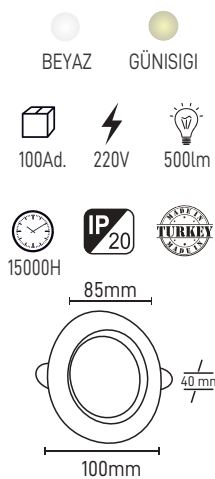

CE

5W

4.95$

COB LED BRONZ KASA
MX-2075

CE

5W

5.50$

CE

5W

4.20$

CE

6W

2.50$

CE

6W

2.50$

CE

5W

2.25$