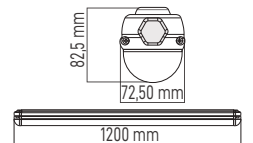

CE

36W

69.70$