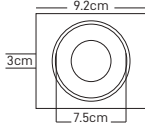

CE

2.95$

Duy Kutu İindedir.