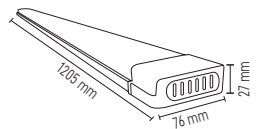

CE

18W

33.00$

CE

36W

45.50$

CE

18W

49.95$

CE

36W

69.70$

54W

15.20$

72W

17.00$

LED ETANJ ARMATÜR
MX-3067

54W

24.00$