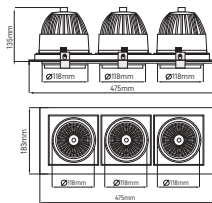

CE

90W

255.00$

- BEYAZ
- 8Ad.
- 220V
- GUN ISIGI 9600lm
- 30000H
- 4000K
- IP20

ANKASTRE ARMATÜR
MX-2084