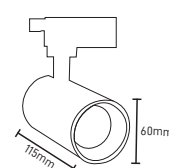

85.00\$

LED RAY SPOT
MX-3094

30-40W

85.00\$

GU-10 RAY SPOT
MX-3096

11.00\$

GU-10 RAY SPOT
MX-3098

11.00\$