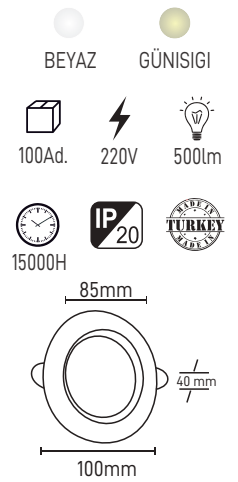

CE

5W

4.20\$

SMD LED BEYAZ - KROM KASA
MX-2114

CE

6W

2.50\$

SMD LED SİYAH - KROM KASA
MX-2116