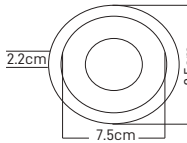

CE

**SIVA ALTI MODERN DEKORATİF SPOT
MX-2004** SİYAH-PLATİN

2.50$

Duy Kutu İçindedir.