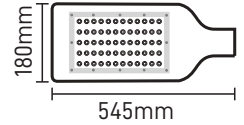

100W

68.00$

4000K 6500K

10Ad. 220V

30000H 9500lm

IP65