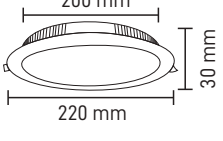

24W
55.75$

3000K 4000K 6500K

20Ad. 220V 2400lm

50000H IP40 TURKEY