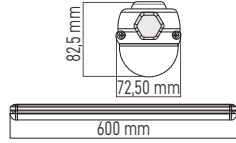

CE

18W

33.00$