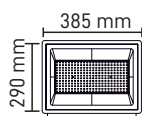

CE

6500K 4000K 3000K
10Ad. 220V 20000lm
15000H IP66 TURKEY

200W

79.00$