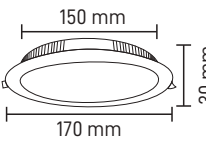

18W
43.00$

3000K 4000K 6500K

20Ad. 220V 1800lm

50000H IP40 TURKEY