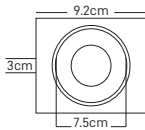

CE

2.95$

Duy Kutu İindedir.