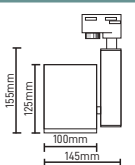

15W

13.00$

30W

16.50$

30W

16.50$

30-40W

85.00$

30-40W

85.00$

30-40W

85.00$

30-40W

85.00$

11.00$

11.00$