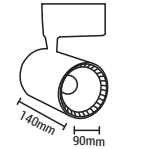

15W

13.00\$

LED RAY SPOT
MX-3086

30W

16.50\$

LED RAY SPOT
MX-3087

30W

16.50\$