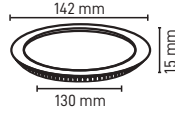

**YUVARLAK SIVA ALTI LED PANEL
MX-1004**

CE

9W

4.95\$

**YUVARLAK SIVA ALTI LED PANEL
MX-1006**

CE

12W

5.55\$