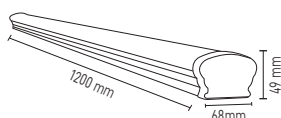

CE

18W

33.00$

CE

36W

45.50$

CE

18W

49.95$

CE

36W

69.70$

54W

15.20$

72W

17.00$

LED ETANJ ARMATÜR
MX-3067

54W

24.00$