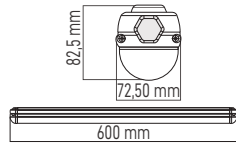

CE

18W

49.95$