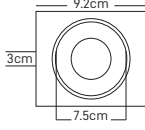

CE

2.95$

Duy Kutu İindedir.