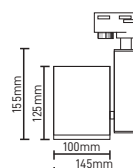

85.00\$

LED RAY SPOT
MX-3094

30-40W

85.00\$

GU-10 RAY SPOT
MX-3096

11.00\$

GU-10 RAY SPOT
MX-3098

11.00\$