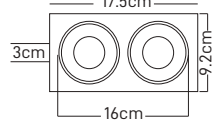

SIVA ALTI MODERN DEKORATİF SPOT KASALARI

MAXLED®

CE

2.95$

Duy Kutu İindedir.

CE

5.90$

Duy Kutu İindedir.

CE

2.95$

Duy Kutu İindedir.

CE

5.90$

Duy Kutu İindedir.

CE

2.95$

Duy Kutu İindedir.

CE

5.90$

Duy Kutu İindedir.

CE

2.95$

Duy Kutu İindedir.

CE

5.90$

Duy Kutu İindedir.