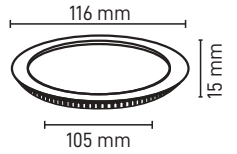

CE

TSE

YUVARLAK SIVA ALTI LED PANEL
MX-1018 SİYAH KASA

6W

4.65$