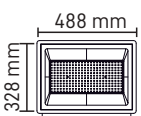

CE

6500K
4Ad. 220V 40000lm
15000H IP66 TURKEY

400W

135.00$