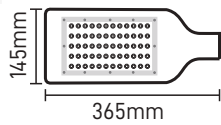

50W

45.00$

4000K 6500K

10Ad. 220V

30000H 5000lm

IP65