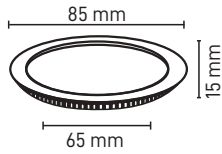

18W

15.00\$

YUVARLAK SIVA ALTI LED PANEL
MX-1016 SİYAH KASA

3W

3.65\$

CE

TSE

YUVARLAK SIVA ALTI LED PANEL
MX-1018 SİYAH KASA