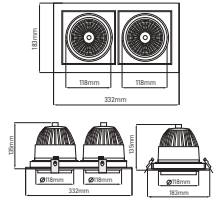

CE

60W

170.00$

- BEYAZ
- 8Ad.
- 220V
- GUN ISIGI 6400lm
- 30000H
- 4000K
- IP20

ANKASTRE ARMATÜR
MX-2082