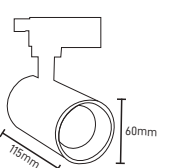

85.00\$

LED RAY SPOT
MX-3094

30-40W

85.00\$

GU-10 RAY SPOT
MX-3096

11.00\$

GU-10 RAY SPOT
MX-3098

11.00\$