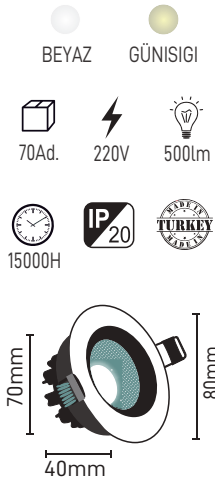

CE

5W

4.95$

COB LED BRONZ KASA
MX-2075

CE

5W

5.50$

CE

5W

4.20$

CE

6W

2.50$

CE

6W

2.50$

CE

5W

2.25$