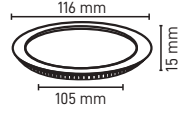

**YUVARLAK SIVA ALTI LED PANEL
MX-1000**

CE

3W

3.15\$

**YUVARLAK SIVA ALTI LED PANEL
MX-1002**

CE

6W

4.10\$