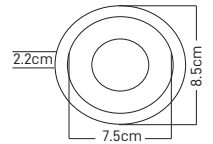

CE

**SIVA ALTI MODERN DEKORATİF SPOT
MX-2002** SİYAH-GOLD

2.50$

Duy Kutu İçindedir.