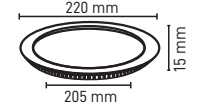

**YUVARLAK SIVA ALTI LED PANEL
MX-1008**

CE

15W

6.65\$

**YUVARLAK SIVA ALTI LED PANEL
MX-1010**

CE

18W

7.25\$