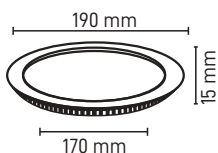

CE

TSE

YUVARLAK SIVA ALTI LED PANEL
MX-1024 SİYAH KASA

15W

8.00$